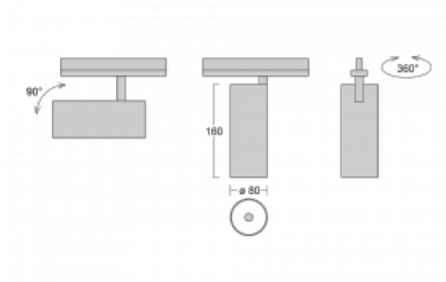

Technical drawing

Type of installation	Recessed
Light distribution	Direct
Luminaire shape	Circular
Colour of the luminaires	White
Material	Aluminium
Lifetime	L80/B10 60 000 hours
Warranty	60 months
Description of luminaires	Luminaire semi-recessed
Dimensions	ø 80 mm × 160 mm
Weight	0.9 kg
Light source	LED MODUL
Type of optical system	Reflector
Luminous flux	2830 lm ± 10 %
Colour Temperature	3000 K warm white
Luminous efficacy	86 lm/W
MacAdam Light source	3
Colour rendering index	90
Beam angle	52°