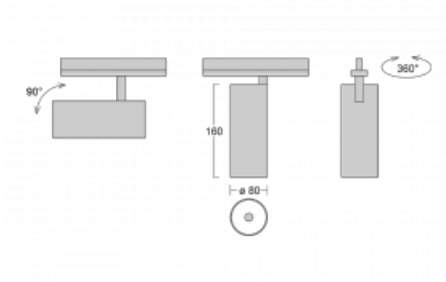

## Technical drawing

Type of installation	Recessed
Light distribution	Direct
Luminaire shape	Circular
Colour of the luminaires	White
Material	Aluminium
Lifetime	L80/B10 60 000 hours
Warranty	5 years
Description of luminaires	Luminaire semi-recessed
Dimensions	ø 80 mm × 160 mm
Weight	0.9 kg
Light source	LED MODUL
Type of optical system	Reflector
Luminous flux*	2830 lm
Colour Temperature	3000 K warm white
Luminous efficacy	86 lm/W
MacAdam Light source	3
Colour rendering index	90
Beam angle	52°