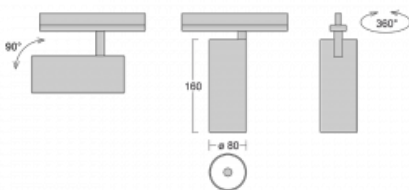

**Technical drawing**

Type of installation	Recessed
Light distribution	Direct
Luminaire shape	Circular
Colour of the luminaires	Silver
Material	Aluminium
Lifetime	L80/B10 60 000 hours
Warranty	60 months
Description of luminaires	Luminaire semi-recessed
Dimensions	ø 80 mm × 160 mm
Weight	0.9 kg
Light source	LED MODUL
Type of optical system	Reflector
Luminous flux	2830 lm ± 10 %
Colour Temperature	3000 K warm white
Luminous efficacy	86 lm/W
MacAdam Light source	3
Colour rendering index	90
Beam angle	52°