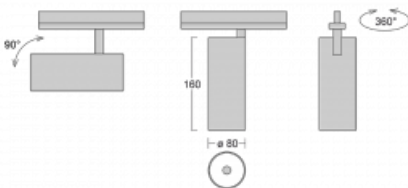

**Technical drawing**

Type of installation	Recessed
Light distribution	Direct
Luminaire shape	Circular
Colour of the luminaires	Silver
Material	Aluminium
Lifetime	L80/B10 60 000 hours
Warranty	5 years
Description of luminaires	Luminaire semi-recessed
Dimensions	ø 80 mm × 160 mm
Weight	0.9 kg
Light source	LED MODUL
Type of optical system	Reflector
Luminous flux*	2830 lm
Colour Temperature	3000 K warm white
Luminous efficacy	86 lm/W
MacAdam Light source	3
Colour rendering index	90
Beam angle	52°