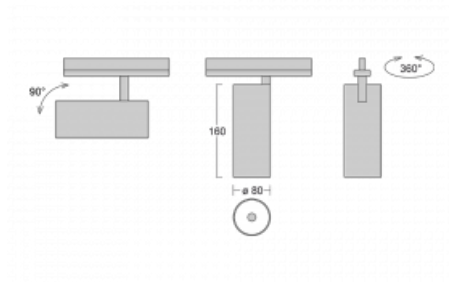

Technical drawing

Type of installation	Recessed
Light distribution	Direct
Luminaire shape	Circular
Colour of the luminaires	Black
Material	Aluminium
Lifetime	L80/B10 60 000 hours
Warranty	5 years
Description of luminaires	Luminaire semi-recessed
Dimensions	ø 80 mm × 160 mm
Weight	0.9 kg
Light source	LED MODUL
Type of optical system	Reflector
Luminous flux*	2830 lm
Colour Temperature	3000 K warm white
Luminous efficacy	86 lm/W
MacAdam Light source	3
Colour rendering index	90
Beam angle	52°

Luminaire power input*	33 W
Connection of the luminaires	ON/OFF
Electrical voltage	220-240V
Frequency	50/60Hz

 **CE** IP 20

*±10 %

Downloads

Installation instructions

Photos