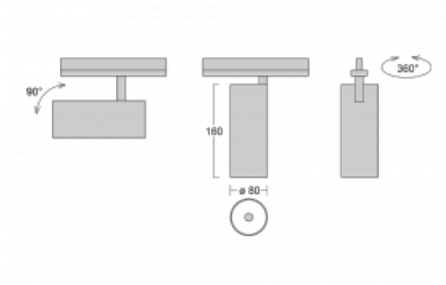

Technical drawing

Type of installation	Recessed
Light distribution	Direct
Luminaire shape	Circular
Colour of the luminaires	Black
Material	Aluminium
Lifetime	L80/B10 60 000 hours
Warranty	60 months
Description of luminaires	Luminaire semi-recessed
Dimensions	ø 80 mm × 160 mm
Weight	0.9 kg
Light source	LED MODUL
Type of optical system	Reflector
Luminous flux	2830 lm ± 10 %
Colour Temperature	3000 K warm white
Luminous efficacy	86 lm/W
MacAdam Light source	3
Colour rendering index	90
Beam angle	52°