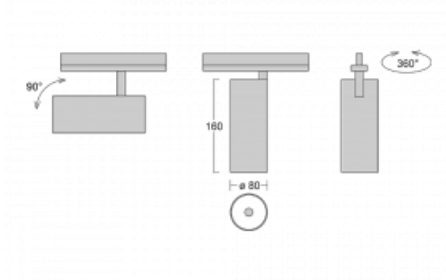

## Technical drawing

Type of installation	Recessed
Light distribution	Direct
Luminaire shape	Circular
Colour of the luminaires	White
Material	Aluminium
Lifetime	L80/B10 60 000 hours
Warranty	60 months
Description of luminaires	Luminaire semi-recessed
Dimensions	ø 80 mm × 160 mm
Light source	LED MODUL
Type of optical system	Reflector
Luminous flux	2970 lm ± 10 %
Colour Temperature	4000 K cool white
Luminous efficacy	90 lm/W
MacAdam Light source	3
Colour rendering index	90
Beam angle	52°
Luminaire power input	33 W ± 10 %
Connection of the luminaires	DALI dimmable
Electrical voltage	220-240V
Frequency	50/60Hz