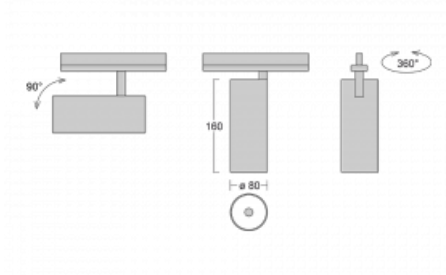

Technical drawing

Type of installation	Recessed
Light distribution	Direct
Luminaire shape	Circular
Colour of the luminaires	Black
Material	Aluminium
Lifetime	L80/B10 60 000 hours
Warranty	5 years
Description of luminaires	Luminaire semi-recessed
Dimensions	ø 80 mm × 160 mm
Light source	LED MODUL
Type of optical system	Reflector
Luminous flux	2970 lm ± 10 %
Colour Temperature	4000 K cool white
Luminous efficacy	90 lm/W
MacAdam Light source	3
Colour rendering index	90
Beam angle	52°
Luminaire power input	33 W ± 10 %
Connection of the luminaires	DALI dimmable
Electrical voltage	220-240V
Frequency	50/60Hz