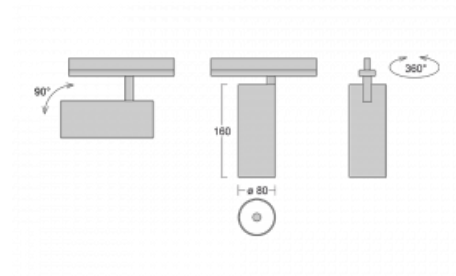

## Technical drawing

Type of installation	Recessed
Light distribution	Direct
Luminaire shape	Circular
Colour of the luminaires	White
Material	Aluminium
Lifetime	L80/B10 60 000 hours
Warranty	60 months
Description of luminaires	Luminaire semi-recessed
Dimensions	ø 80 mm × 160 mm
Light source	LED MODUL
Type of optical system	Reflector
Luminous flux	2830 lm ± 10 %
Colour Temperature	3000 K warm white
Luminous efficacy	86 lm/W
MacAdam Light source	3
Colour rendering index	90
Beam angle	52°
Luminaire power input	33 W ± 10 %
Connection of the luminaires	DALI dimmable
Electrical voltage	220-240V
Frequency	50/60Hz