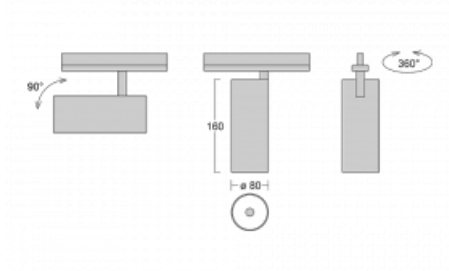

Technical drawing

Type of installation	Recessed
Light distribution	Direct
Luminaire shape	Circular
Colour of the luminaires	Black
Material	Aluminium
Lifetime	L80/B10 60 000 hours
Warranty	60 months
Description of luminaires	Luminaire semi-recessed
Dimensions	ø 80 mm × 160 mm
Light source	LED MODUL
Type of optical system	Reflector
Luminous flux	2830 lm ± 10 %
Colour Temperature	3000 K warm white
Luminous efficacy	86 lm/W
MacAdam Light source	3
Colour rendering index	90
Beam angle	52°
Luminaire power input	33 W ± 10 %
Connection of the luminaires	DALI dimmable
Electrical voltage	220-240V
Frequency	50/60Hz