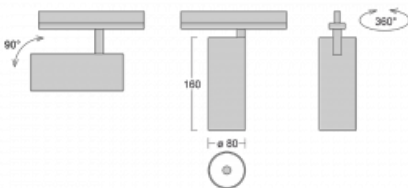

Luminaire

Vali80

179-100W-10GGE/940, W

When we combine design with functionality, we get luminaires from the Vali80 family. These cylindrical luminaires come in pendant, surface and semi-recessed versions. You can use them to illuminate your household, business and social spaces or, for example, bars. You can choose from three basic colours – white, black and silver or pick a colour from the Halla RAL chart.

Technical drawing

Type of installation	Recessed
Light distribution	Direct
Luminaire shape	Circular
Colour of the luminaires	White
Material	Aluminium
Lifetime	L90/B50 60 000 hours
Warranty	60 months
Description of luminaires	Luminaire semi-recessed
Dimensions	ø 80 mm × 160 mm
Light source	LED MODUL
Type of optical system	Reflector
Luminous flux	1970 lm ± 10 %
Colour Temperature	4000 K cool white
Luminous efficacy	97 lm/W
MacAdam Light source	3
Colour rendering index	90
Beam angle	52°
Luminaire power input	20.4 W ± 10 %
Connection of the luminaires	Electronic ballast non-dimmable
Electrical voltage	220-240V
Frequency	50/60Hz