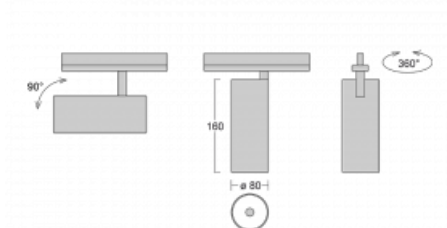

## Technical drawing

Type of installation	Recessed
Light distribution	Direct
Luminaire shape	Circular
Colour of the luminaires	Silver
Material	Aluminium
Lifetime	L90/B50 60 000 hours
Warranty	60 months
Description of luminaires	Luminaire semi-recessed
Dimensions	ø 80 mm × 160 mm
Light source	LED MODUL
Type of optical system	Reflector
Luminous flux	1970 lm ± 10 %
Colour Temperature	4000 K cool white
Luminous efficacy	97 lm/W
MacAdam Light source	3
Colour rendering index	90
Beam angle	52°
Luminaire power input	20.4 W ± 10 %
Connection of the luminaires	Electronic ballast non-dimmable
Electrical voltage	220-240V
Frequency	50/60Hz