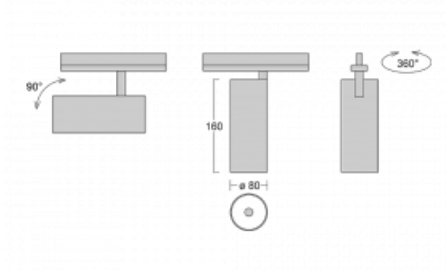

Technical drawing

Type of installation	Recessed
Light distribution	Direct
Luminaire shape	Circular
Colour of the luminaires	Black
Material	Aluminium
Lifetime	L90/B50 60 000 hours
Warranty	60 months
Description of luminaires	Luminaire semi-recessed
Dimensions	ø 80 mm × 160 mm
Light source	LED MODUL

Type of optical system	Reflector
Luminous flux	1970 lm ± 10 %
Colour Temperature	4000 K cool white
Luminous efficacy	97 lm/W
MacAdam Light source	3
Colour rendering index	90
Beam angle	52°
Luminaire power input	20.4 W ± 10 %
Connection of the luminaires	Electronic ballast non-dimmable
Electrical voltage	220-240V
Frequency	50/60Hz