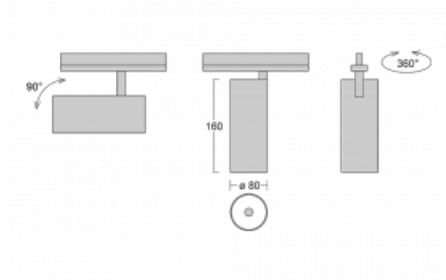

Technical drawing

Type of installation	Recessed
Light distribution	Direct
Luminaire shape	Circular
Colour of the luminaires	White
Material	Aluminium
Lifetime	L90/B50 60 000 hours
Warranty	5 years
Description of luminaires	Luminaire semi-recessed
Dimensions	ø 80 mm × 160 mm
Weight	0.86 kg
Light source	LED MODUL
Type of optical system	Reflector
Luminous flux*	1880 lm
Colour Temperature	3000 K warm white
Luminous efficacy	92 lm/W
MacAdam Light source	3
Colour rendering index	90
Beam angle	52°

Luminaire power input*	20.4 W
Connection of the luminaires	ON/OFF
Electrical voltage	220-240V
Frequency	50/60Hz

 **CE** IP 20

*±10 %

Downloads

Installation instructions

Photos