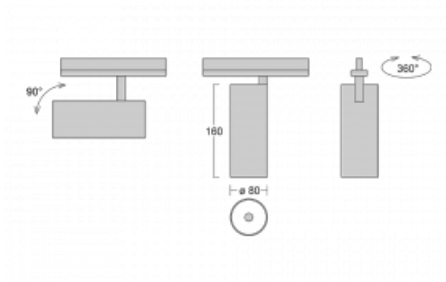

Technical drawing

Type of installation	Recessed
Light distribution	Direct
Luminaire shape	Circular
Colour of the luminaires	White
Material	Aluminium
Lifetime	L90/B50 60 000 hours
Warranty	60 months
Description of luminaires	Luminaire semi-recessed
Dimensions	ø 80 mm × 160 mm
Weight	0.86 kg
Light source	LED MODUL
Type of optical system	Reflector
Luminous flux	1880 lm ± 10 %
Colour Temperature	3000 K warm white
Luminous efficacy	92 lm/W
MacAdam Light source	3
Colour rendering index	90
Beam angle	52°