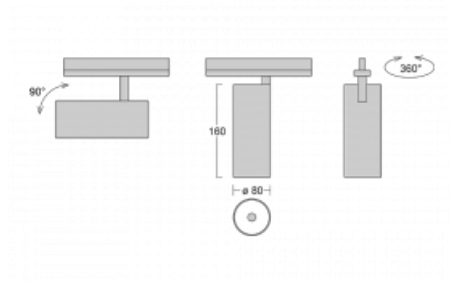

Technical drawing

Type of installation	Recessed
Light distribution	Direct
Luminaire shape	Circular
Colour of the luminaires	Silver
Material	Aluminium
Lifetime	L90/B50 60 000 hours
Warranty	5 years
Description of luminaires	Luminaire semi-recessed
Dimensions	ø 80 mm × 160 mm
Weight	0.86 kg
Light source	LED MODUL
Type of optical system	Reflector
Luminous flux*	1880 lm
Colour Temperature	3000 K warm white
Luminous efficacy	92 lm/W
MacAdam Light source	3
Colour rendering index	90
Beam angle	52°

Luminaire power input*	20.4 W
Connection of the luminaires	ON/OFF
Electrical voltage	220-240V
Frequency	50/60Hz

 **CE** IP 20

*±10 %

Downloads

Installation instructions

Photos