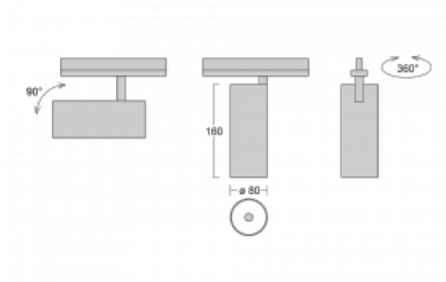

Technical drawing

Type of installation	Recessed
Light distribution	Direct
Luminaire shape	Circular
Colour of the luminaires	Silver
Material	Aluminium
Lifetime	L90/B50 60 000 hours
Warranty	60 months
Description of luminaires	Luminaire semi-recessed
Dimensions	ø 80 mm × 160 mm
Weight	0.86 kg
Light source	LED MODUL
Type of optical system	Reflector
Luminous flux	1880 lm ± 10 %
Colour Temperature	3000 K warm white
Luminous efficacy	92 lm/W
MacAdam Light source	3
Colour rendering index	90
Beam angle	52°