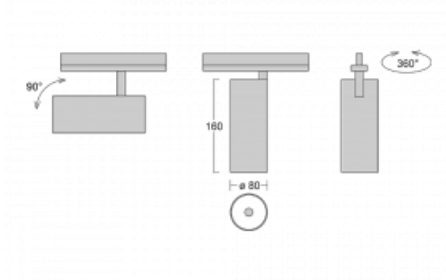

Technical drawing

Type of installation	Recessed
Light distribution	Direct
Luminaire shape	Circular
Colour of the luminaires	Black
Material	Aluminium
Lifetime	L90/B50 60 000 hours
Warranty	5 years
Description of luminaires	Luminaire semi-recessed
Dimensions	ø 80 mm × 160 mm
Weight	0.86 kg
Light source	LED MODUL
Type of optical system	Reflector
Luminous flux*	1880 lm
Colour Temperature	3000 K warm white
Luminous efficacy	92 lm/W
MacAdam Light source	3
Colour rendering index	90
Beam angle	52°

Luminaire power input*	20.4 W
Connection of the luminaires	ON/OFF
Electrical voltage	220-240V
Frequency	50/60Hz

 **CE** IP 20

*±10 %

Downloads

Installation instructions

Photos