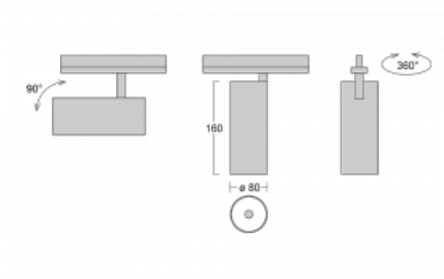

## Technical drawing

Type of installation	Recessed
Light distribution	Direct
Luminaire shape	Circular
Colour of the luminaires	Black
Material	Aluminium
Lifetime	L90/B50 60 000 hours
Warranty	60 months
Description of luminaires	Luminaire semi-recessed
Dimensions	ø 80 mm × 160 mm
Weight	0.86 kg
Light source	LED MODUL
Type of optical system	Reflector
Luminous flux	1880 lm ± 10 %
Colour Temperature	3000 K warm white
Luminous efficacy	92 lm/W
MacAdam Light source	3
Colour rendering index	90
Beam angle	52°