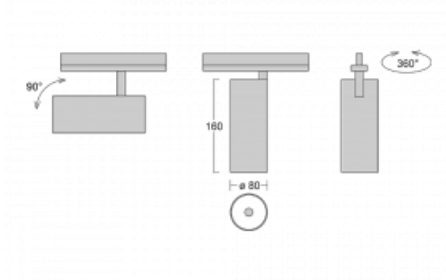

Technical drawing

Type of installation	Recessed
Light distribution	Direct
Luminaire shape	Circular
Colour of the luminaires	White
Material	Aluminium
Lifetime	L90/B50 60 000 hours
Warranty	60 months
Description of luminaires	Luminaire semi-recessed
Dimensions	ø 80 mm × 160 mm
Weight	0.9 kg
Light source	LED MODUL
Type of optical system	Reflector
Luminous flux	1970 lm ± 10 %
Colour Temperature	4000 K cool white
Luminous efficacy	97 lm/W
MacAdam Light source	3
Colour rendering index	90
Beam angle	52°