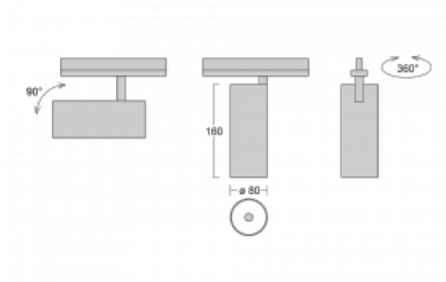

Technical drawing

Type of installation	Recessed
Light distribution	Direct
Luminaire shape	Circular
Colour of the luminaires	Silver
Material	Aluminium
Lifetime	L90/B50 60 000 hours
Warranty	60 months
Description of luminaires	Luminaire semi-recessed
Dimensions	ø 80 mm × 160 mm
Weight	0.9 kg
Light source	LED MODUL
Type of optical system	Reflector
Luminous flux	1970 lm ± 10 %
Colour Temperature	4000 K cool white
Luminous efficacy	97 lm/W
MacAdam Light source	3
Colour rendering index	90
Beam angle	52°