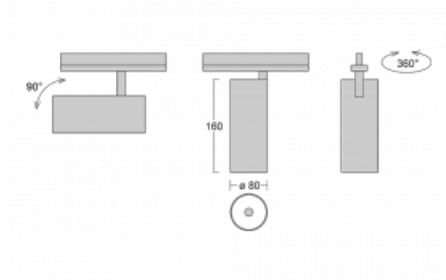

Technical drawing

Type of installation	Recessed
Light distribution	Direct
Luminaire shape	Circular
Colour of the luminaires	Black
Material	Aluminium
Lifetime	L90/B50 60 000 hours
Warranty	60 months
Description of luminaires	Luminaire semi-recessed
Dimensions	ø 80 mm × 160 mm
Weight	0.9 kg
Light source	LED MODUL
Type of optical system	Reflector
Luminous flux	1970 lm ± 10 %
Colour Temperature	4000 K cool white
Luminous efficacy	97 lm/W
MacAdam Light source	3
Colour rendering index	90
Beam angle	52°