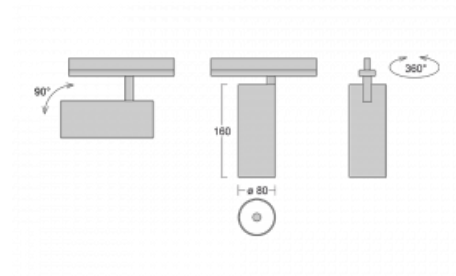

Technical drawing

Type of installation	Recessed
Light distribution	Direct
Luminaire shape	Circular
Colour of the luminaires	White
Material	Aluminium
Lifetime	L90/B50 60 000 hours
Warranty	60 months
Description of luminaires	Luminaire semi-recessed
Dimensions	ø 80 mm × 160 mm
Light source	LED MODUL
Type of optical system	Reflector
Luminous flux	1880 lm ± 10 %
Colour Temperature	3000 K warm white
Luminous efficacy	92 lm/W
MacAdam Light source	3
Colour rendering index	90
Beam angle	52°
Luminaire power input	20.4 W ± 10 %
Connection of the luminaires	DALI dimmable
Electrical voltage	220-240V
Frequency	50/60Hz