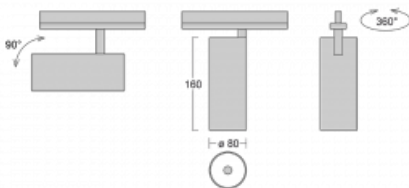

**Technical drawing**

Type of installation	Recessed
Light distribution	Direct
Luminaire shape	Circular
Colour of the luminaires	Silver
Material	Aluminium
Lifetime	L90/B50 60 000 hours
Warranty	5 years
Description of luminaires	Luminaire semi-recessed
Dimensions	ø 80 mm × 160 mm
Light source	LED MODUL
Type of optical system	Reflector
Luminous flux*	1880 lm
Colour Temperature	3000 K warm white
Luminous efficacy	92 lm/W
MacAdam Light source	3
Colour rendering index	90
Beam angle	52°