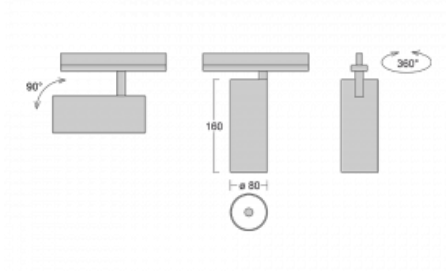

Technical drawing

Type of installation	Recessed
Light distribution	Direct
Luminaire shape	Circular
Colour of the luminaires	Black
Material	Aluminium
Lifetime	L90/B50 60 000 hours
Warranty	5 years
Description of luminaires	Luminaire semi-recessed
Dimensions	ø 80 mm × 160 mm
Light source	LED MODUL

Type of optical system	Reflector
Luminous flux	1880 lm ± 10 %
Colour Temperature	3000 K warm white
Luminous efficacy	92 lm/W
MacAdam Light source	3
Colour rendering index	90
Beam angle	52°
Luminaire power input	20.4 W ± 10 %
Connection of the luminaires	DALI dimmable
Electrical voltage	220-240V
Frequency	50/60Hz