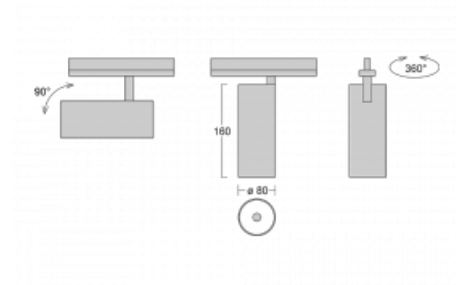

Technical drawing

Type of installation	Recessed
Light distribution	Direct
Luminaire shape	Circular
Colour of the luminaires	Black
Material	Aluminium
Lifetime	L90/B50 60 000 hours
Warranty	5 years
Description of luminaires	Luminaire semi-recessed
Dimensions	ø 80 mm × 160 mm
Light source	LED MODUL
Type of optical system	Reflector
Luminous flux*	1880 lm
Colour Temperature	3000 K warm white
Luminous efficacy	92 lm/W
MacAdam Light source	3
Colour rendering index	90
Beam angle	52°