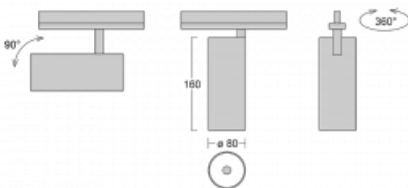

Luminaire

Vali80

179-100W-10GDE/940, W

When we combine design with functionality, we get luminaires from the Vali80 family. These cylindrical luminaires come in pendant, surface and semi-recessed versions. You can use them to illuminate your household, business and social spaces or, for example, bars. You can choose from three basic colours – white, black and silver or pick a colour from the Halla RAL chart.

Technical drawing

Type of installation	Recessed
Light distribution	Direct
Luminaire shape	Circular
Colour of the luminaires	White
Material	Aluminium
Lifetime	L90/B50 60 000 hours
Warranty	5 years
Description of luminaires	Luminaire semi-recessed
Dimensions	ø 80 mm × 160 mm
Weight	1.8 kg
Light source	LED MODUL
Type of optical system	Reflector
Luminous flux*	1040 lm
Colour Temperature	4000 K cool white
Luminous efficacy	104 lm/W
MacAdam Light source	3
Colour rendering index	90
Beam angle	52°