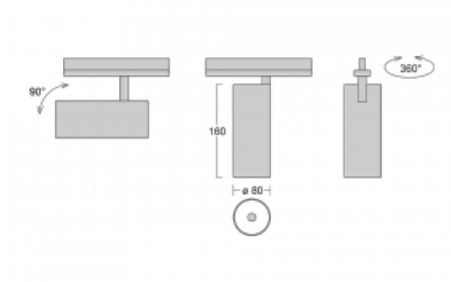

Technical drawing

Type of installation	Recessed
Light distribution	Direct
Luminaire shape	Circular
Colour of the luminaires	Silver
Material	Aluminium
Lifetime	L90/B50 60 000 hours
Warranty	60 months
Description of luminaires	Luminaire semi-recessed
Dimensions	ø 80 mm × 160 mm
Weight	1.8 kg
Light source	LED MODUL
Type of optical system	Reflector
Luminous flux	1040 lm ± 10 %
Colour Temperature	4000 K cool white
Luminous efficacy	104 lm/W
MacAdam Light source	3
Colour rendering index	90
Beam angle	52°