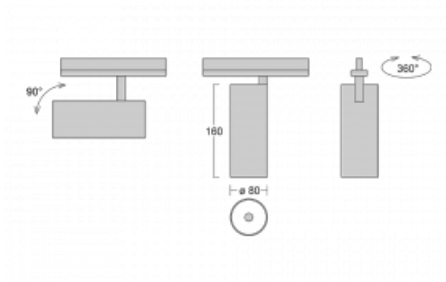

Technical drawing

Type of installation	Recessed
Light distribution	Direct
Luminaire shape	Circular
Colour of the luminaires	Silver
Material	Aluminium
Lifetime	L90/B50 60 000 hours
Warranty	5 years
Description of luminaires	Luminaire semi-recessed
Dimensions	ø 80 mm × 160 mm
Weight	1.8 kg
Light source	LED MODUL
Type of optical system	Reflector
Luminous flux*	1040 lm
Colour Temperature	4000 K cool white
Luminous efficacy	104 lm/W
MacAdam Light source	3
Colour rendering index	90
Beam angle	52°