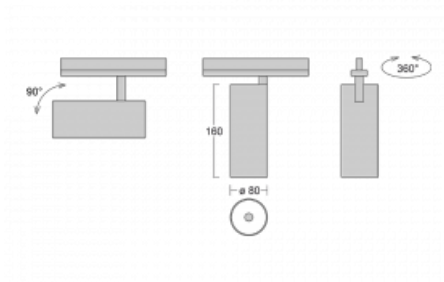

## Technical drawing

Type of installation	Recessed
Light distribution	Direct
Luminaire shape	Circular
Colour of the luminaires	Black
Material	Aluminium
Lifetime	L90/B50 60 000 hours
Warranty	5 years
Description of luminaires	Luminaire semi-recessed
Dimensions	ø 80 mm × 160 mm
Weight	1.8 kg
Light source	LED MODUL
Type of optical system	Reflector
Luminous flux*	1040 lm
Colour Temperature	4000 K cool white
Luminous efficacy	104 lm/W
MacAdam Light source	3
Colour rendering index	90
Beam angle	52°