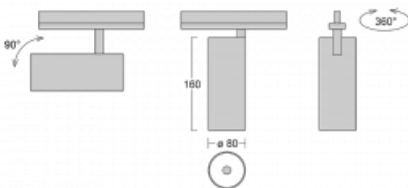

Luminaire

Vali80

179-100W-10GDE/930, W

When we combine design with functionality, we get luminaires from the Vali80 family. These cylindrical luminaires come in pendant, surface and semi-recessed versions. You can use them to illuminate your household, business and social spaces or, for example, bars. You can choose from three basic colours – white, black and silver or pick a colour from the Halla RAL chart.

Technical drawing

Type of installation	Recessed
Light distribution	Direct
Luminaire shape	Circular
Colour of the luminaires	White
Material	Aluminium
Lifetime	L90/B50 60 000 hours
Warranty	5 years
Description of luminaires	Luminaire semi-recessed
Dimensions	ø 80 mm × 160 mm
Light source	LED MODUL
Type of optical system	Reflector
Luminous flux*	990 lm
Colour Temperature	3000 K warm white
Luminous efficacy	99 lm/W
MacAdam Light source	3
Colour rendering index	90
Beam angle	52°