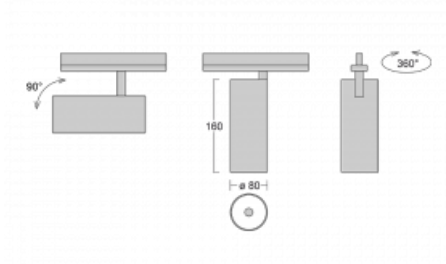

**Technical drawing**

Type of installation	Recessed
Light distribution	Direct
Luminaire shape	Circular
Colour of the luminaires	Silver
Material	Aluminium
Lifetime	L90/B50 60 000 hours
Warranty	60 months
Description of luminaires	Luminaire semi-recessed
Dimensions	ø 80 mm × 160 mm
Light source	LED MODUL