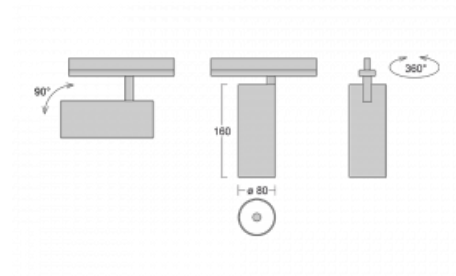

Technical drawing

Type of installation	Recessed
Light distribution	Direct
Luminaire shape	Circular
Colour of the luminaires	Black
Material	Aluminium
Lifetime	L90/B50 60 000 hours
Warranty	60 months
Description of luminaires	Luminaire semi-recessed
Dimensions	ø 80 mm × 160 mm
Light source	LED MODUL
Type of optical system	Reflector
Luminous flux	990 lm ± 10 %
Colour Temperature	3000 K warm white
Luminous efficacy	99 lm/W
MacAdam Light source	3
Colour rendering index	90
Beam angle	52°
Luminaire power input	10 W ± 10 %
Connection of the luminaires	Electronic ballast non-dimmable
Electrical voltage	220-240V
Frequency	50/60Hz