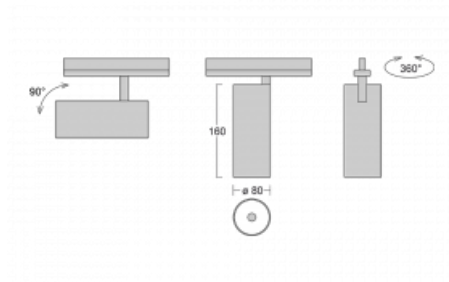

Technical drawing

Type of installation	Recessed
Light distribution	Direct
Luminaire shape	Circular
Colour of the luminaires	Black
Material	Aluminium
Lifetime	L90/B50 60 000 hours
Warranty	5 years
Description of luminaires	Luminaire semi-recessed
Dimensions	ø 80 mm × 160 mm
Light source	LED MODUL
Type of optical system	Reflector
Luminous flux*	990 lm
Colour Temperature	3000 K warm white
Luminous efficacy	99 lm/W
MacAdam Light source	3
Colour rendering index	90
Beam angle	52°