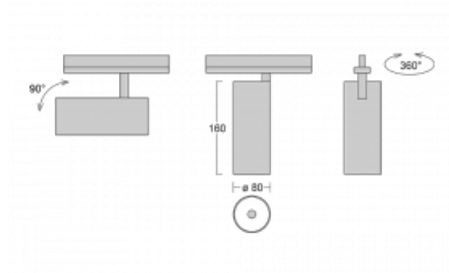

## Technical drawing

Type of installation	Recessed
Light distribution	Direct
Luminaire shape	Circular
Colour of the luminaires	White
Material	Aluminium
Lifetime	L90/B50 60 000 hours
Warranty	60 months
Description of luminaires	Luminaire semi-recessed
Dimensions	ø 80 mm × 160 mm
Light source	LED MODUL
Type of optical system	Reflector
Luminous flux	1040 lm ± 10 %
Colour Temperature	4000 K cool white
Luminous efficacy	104 lm/W
MacAdam Light source	3
Colour rendering index	90
Beam angle	52°
Luminaire power input	10 W ± 10 %
Connection of the luminaires	DALI dimmable
Electrical voltage	220-240V
Frequency	50/60Hz