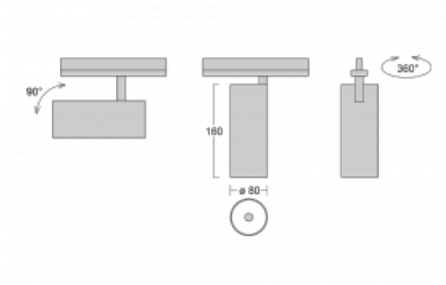

Technical drawing

Type of installation	Recessed
Light distribution	Direct
Luminaire shape	Circular
Colour of the luminaires	White
Material	Aluminium
Lifetime	L90/B50 60 000 hours
Warranty	5 years
Description of luminaires	Luminaire semi-recessed
Dimensions	ø 80 mm × 160 mm
Light source	LED MODUL
Type of optical system	Reflector
Luminous flux*	1040 lm
Colour Temperature	4000 K cool white
Luminous efficacy	104 lm/W
MacAdam Light source	3
Colour rendering index	90
Beam angle	52°