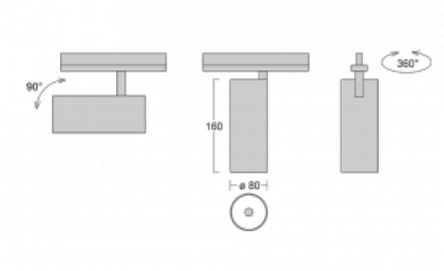

Technical drawing

Type of installation	Recessed
Light distribution	Direct
Luminaire shape	Circular
Colour of the luminaires	Silver
Material	Aluminium
Lifetime	L90/B50 60 000 hours
Warranty	60 months
Description of luminaires	Luminaire semi-recessed
Dimensions	ø 80 mm × 160 mm
Light source	LED MODUL
Type of optical system	Reflector
Luminous flux	1040 lm ± 10 %
Colour Temperature	4000 K cool white
Luminous efficacy	104 lm/W
MacAdam Light source	3
Colour rendering index	90
Beam angle	52°
Luminaire power input	10 W ± 10 %
Connection of the luminaires	DALI dimmable
Electrical voltage	220-240V
Frequency	50/60Hz