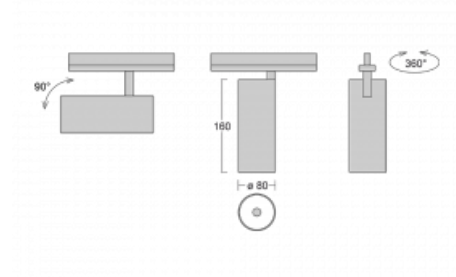

Technical drawing

Type of installation	Recessed
Light distribution	Direct
Luminaire shape	Circular
Colour of the luminaires	Black
Material	Aluminium
Lifetime	L90/B50 60 000 hours
Warranty	60 months
Description of luminaires	Luminaire semi-recessed
Dimensions	ø 80 mm × 160 mm
Light source	LED MODUL
Type of optical system	Reflector
Luminous flux	1040 lm ± 10 %
Colour Temperature	4000 K cool white
Luminous efficacy	104 lm/W
MacAdam Light source	3
Colour rendering index	90
Beam angle	52°
Luminaire power input	10 W ± 10 %
Connection of the luminaires	DALI dimmable
Electrical voltage	220-240V
Frequency	50/60Hz