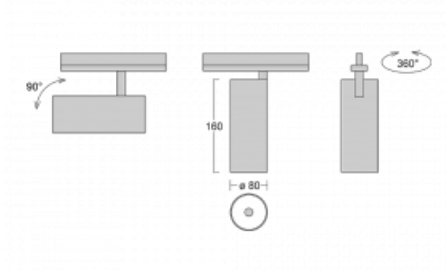

**Technical drawing**

Type of installation	Recessed
Light distribution	Direct
Luminaire shape	Circular
Colour of the luminaires	White
Material	Aluminium
Lifetime	L90/B50 60 000 hours
Warranty	60 months
Description of luminaires	Luminaire semi-recessed
Dimensions	ø 80 mm × 160 mm
Light source	LED MODUL
Type of optical system	Reflector
Luminous flux	990 lm ± 10 %
Colour Temperature	3000 K warm white
Luminous efficacy	99 lm/W
MacAdam Light source	3
Colour rendering index	90
Beam angle	52°
Luminaire power input	10 W ± 10 %
Connection of the luminaires	DALI dimmable
Electrical voltage	220-240V
Frequency	50/60Hz