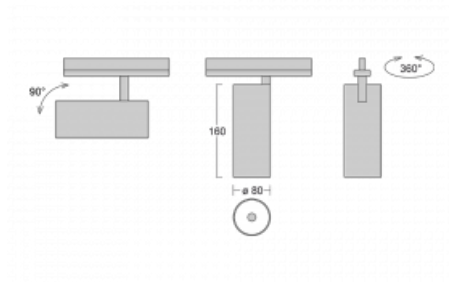

Technical drawing

Type of installation	Recessed
Light distribution	Direct
Luminaire shape	Circular
Colour of the luminaires	White
Material	Aluminium
Lifetime	L90/B50 60 000 hours
Warranty	5 years
Description of luminaires	Luminaire semi-recessed
Dimensions	ø 80 mm × 160 mm
Light source	LED MODUL
Type of optical system	Reflector
Luminous flux*	990 lm
Colour Temperature	3000 K warm white
Luminous efficacy	99 lm/W
MacAdam Light source	3
Colour rendering index	90
Beam angle	52°