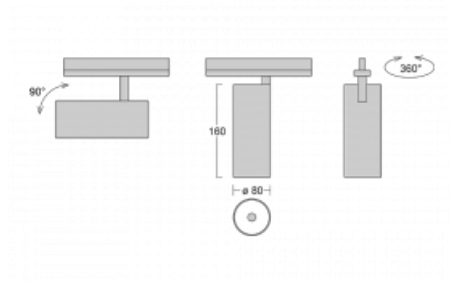

## Technical drawing

Type of installation	Recessed
Light distribution	Direct
Luminaire shape	Circular
Colour of the luminaires	Silver
Material	Aluminium
Lifetime	L90/B50 60 000 hours
Warranty	5 years
Description of luminaires	Luminaire semi-recessed
Dimensions	ø 80 mm × 160 mm
Light source	LED MODUL
Type of optical system	Reflector
Luminous flux*	990 lm
Colour Temperature	3000 K warm white
Luminous efficacy	99 lm/W
MacAdam Light source	3
Colour rendering index	90
Beam angle	52°