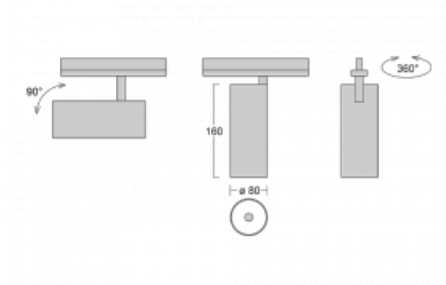

Technical drawing

Type of installation	Recessed
Light distribution	Direct
Luminaire shape	Circular
Colour of the luminaires	Black
Material	Aluminium
Lifetime	L90/B50 60 000 hours
Warranty	5 years
Description of luminaires	Luminaire semi-recessed
Dimensions	ø 80 mm × 160 mm
Light source	LED MODUL
Type of optical system	Reflector
Luminous flux*	990 lm
Colour Temperature	3000 K warm white
Luminous efficacy	99 lm/W
MacAdam Light source	3
Colour rendering index	90
Beam angle	52°