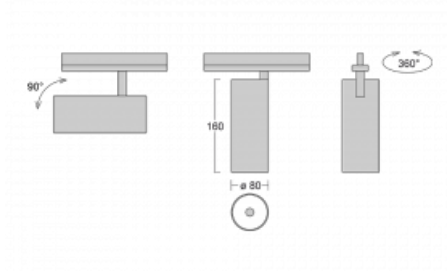

Technical drawing

Type of installation	Recessed
Light distribution	Direct
Luminaire shape	Circular
Colour of the luminaires	Black
Material	Aluminium
Lifetime	L90/B50 60 000 hours
Warranty	5 years
Description of luminaires	Luminaire semi-recessed
Dimensions	ø 80 mm × 160 mm
Light source	LED MODUL
Type of optical system	Reflector
Luminous flux	990 lm ± 10 %
Colour Temperature	3000 K warm white
Luminous efficacy	99 lm/W
MacAdam Light source	3
Colour rendering index	90
Beam angle	52°
Luminaire power input	10 W ± 10 %
Connection of the luminaires	DALI dimmable
Electrical voltage	220-240V
Frequency	50/60Hz