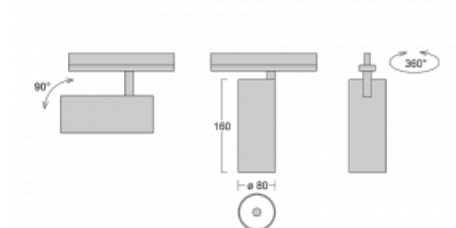

## Technical drawing

Type of installation	Recessed
Light distribution	Direct
Luminaire shape	Circular
Colour of the luminaires	Silver
Material	Aluminium
Lifetime	L80/B10 60 000 hours
Warranty	60 months
Description of luminaires	Luminaire semi-recessed
Dimensions	ø 80 mm × 160 mm
Light source	LED MODUL
Type of optical system	Reflector
Luminous flux	2970 lm ± 10 %
Colour Temperature	4000 K cool white
Luminous efficacy	90 lm/W
MacAdam Light source	3
Colour rendering index	90
Beam angle	25°
Luminaire power input	33 W ± 10 %
Connection of the luminaires	Electronic ballast non-dimmable
Electrical voltage	220-240V
Frequency	50/60Hz