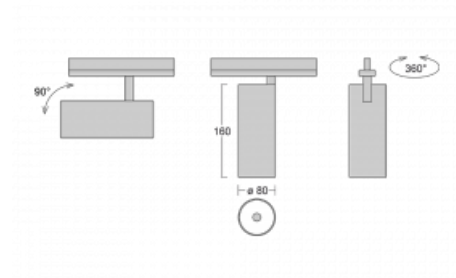

Technical drawing

Type of installation	Recessed
Light distribution	Direct
Luminaire shape	Circular
Colour of the luminaires	Black
Material	Aluminium
Lifetime	L80/B10 60 000 hours
Warranty	60 months
Description of luminaires	Luminaire semi-recessed
Dimensions	ø 80 mm × 160 mm
Light source	LED MODUL
Type of optical system	Reflector
Luminous flux	2970 lm ± 10 %
Colour Temperature	4000 K cool white
Luminous efficacy	90 lm/W
MacAdam Light source	3
Colour rendering index	90
Beam angle	25°
Luminaire power input	33 W ± 10 %
Connection of the luminaires	Electronic ballast non-dimmable
Electrical voltage	220-240V
Frequency	50/60Hz