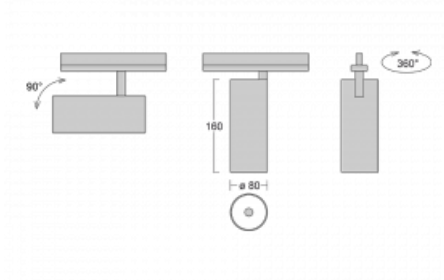

Technical drawing

Type of installation	Recessed
Light distribution	Direct
Luminaire shape	Circular
Colour of the luminaires	White
Material	Aluminium
Lifetime	L80/B10 60 000 hours
Warranty	5 years
Description of luminaires	Luminaire semi-recessed
Dimensions	ø 80 mm × 160 mm
Light source	LED MODUL
Type of optical system	Reflector
Luminous flux*	2830 lm
Colour Temperature	3000 K warm white
Luminous efficacy	86 lm/W
MacAdam Light source	3
Colour rendering index	90
Beam angle	25°

Luminaire power input*	33 W
Connection of the luminaires	ON/OFF
Electrical voltage	220-240V
Frequency	50/60Hz

 **CE** IP 20

*±10 %

Downloads

Installation instructions

Photos