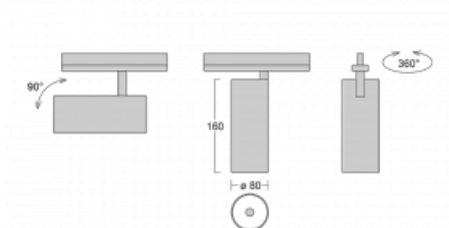

Technical drawing

Type of installation	Recessed
Light distribution	Direct
Luminaire shape	Circular
Colour of the luminaires	Silver
Material	Aluminium
Lifetime	L80/B10 60 000 hours
Warranty	60 months
Description of luminaires	Luminaire semi-recessed
Dimensions	ø 80 mm × 160 mm
Light source	LED MODUL
Type of optical system	Reflector
Luminous flux	2830 lm ± 10 %
Colour Temperature	3000 K warm white
Luminous efficacy	86 lm/W
MacAdam Light source	3
Colour rendering index	90
Beam angle	25°
Luminaire power input	33 W ± 10 %
Connection of the luminaires	Electronic ballast non-dimmable
Electrical voltage	220-240V
Frequency	50/60Hz