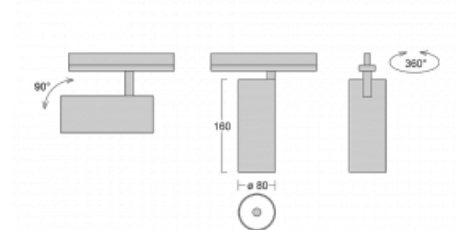

## Technical drawing

Type of installation	Recessed
Light distribution	Direct
Luminaire shape	Circular
Colour of the luminaires	Black
Material	Aluminium
Lifetime	L80/B10 60 000 hours
Warranty	60 months
Description of luminaires	Luminaire semi-recessed
Dimensions	ø 80 mm × 160 mm
Light source	LED MODUL
Type of optical system	Reflector
Luminous flux	2830 lm ± 10 %
Colour Temperature	3000 K warm white
Luminous efficacy	86 lm/W
MacAdam Light source	3
Colour rendering index	90
Beam angle	25°
Luminaire power input	33 W ± 10 %
Connection of the luminaires	Electronic ballast non-dimmable
Electrical voltage	220-240V
Frequency	50/60Hz