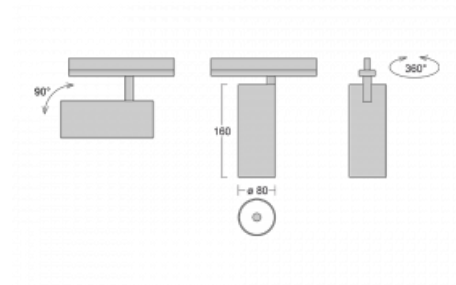

Technical drawing

Type of installation	Recessed
Light distribution	Direct
Luminaire shape	Circular
Colour of the luminaires	Black
Material	Aluminium
Lifetime	L80/B10 60 000 hours
Warranty	5 years
Description of luminaires	Luminaire semi-recessed
Dimensions	ø 80 mm × 160 mm
Light source	LED MODUL
Type of optical system	Reflector
Luminous flux*	2830 lm
Colour Temperature	3000 K warm white
Luminous efficacy	86 lm/W
MacAdam Light source	3
Colour rendering index	90
Beam angle	25°

Luminaire power input*	33 W
Connection of the luminaires	ON/OFF
Electrical voltage	220-240V
Frequency	50/60Hz

 **CE** IP 20

*±10 %

Downloads

Installation instructions

Photos