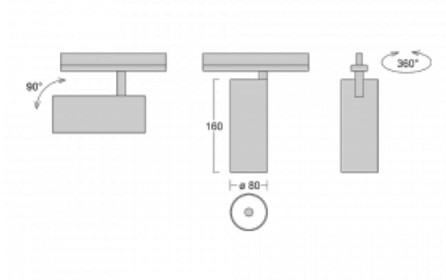

## Technical drawing

Type of installation	Recessed
Light distribution	Direct
Luminaire shape	Circular
Colour of the luminaires	White
Material	Aluminium
Lifetime	L80/B10 60 000 hours
Warranty	60 months
Description of luminaires	Luminaire semi-recessed
Dimensions	ø 80 mm × 160 mm
Weight	0.9 kg
Light source	LED MODUL
Type of optical system	Reflector
Luminous flux	2970 lm ± 10 %
Colour Temperature	4000 K cool white
Luminous efficacy	90 lm/W
MacAdam Light source	3
Colour rendering index	90
Beam angle	25°