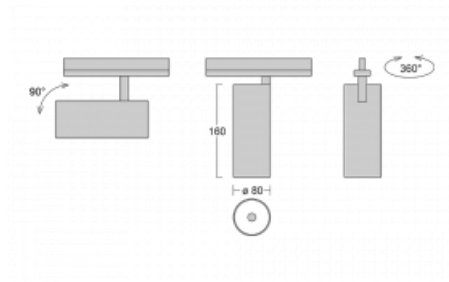

Technical drawing

Type of installation	Recessed
Light distribution	Direct
Luminaire shape	Circular
Colour of the luminaires	White
Material	Aluminium
Lifetime	L80/B10 60 000 hours
Warranty	5 years
Description of luminaires	Luminaire semi-recessed
Dimensions	ø 80 mm × 160 mm
Light source	LED MODUL
Type of optical system	Reflector
Luminous flux*	2830 lm
Colour Temperature	3000 K warm white
Luminous efficacy	86 lm/W
MacAdam Light source	3
Colour rendering index	90
Beam angle	25°

Luminaire power input*	33 W
Connection of the luminaires	DALI
Electrical voltage	220-240V
Frequency	50/60Hz

 **CE** IP 20

*±10 %

Downloads

Installation instructions

Photos