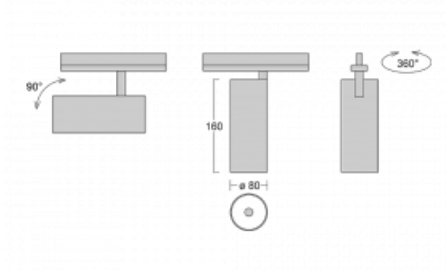

Technical drawing

Type of installation	Recessed
Light distribution	Direct
Luminaire shape	Circular
Colour of the luminaires	White
Material	Aluminium
Lifetime	L80/B10 60 000 hours
Warranty	60 months
Description of luminaires	Luminaire semi-recessed
Dimensions	ø 80 mm × 160 mm
Light source	LED MODUL
Type of optical system	Reflector
Luminous flux	2830 lm ± 10 %
Colour Temperature	3000 K warm white
Luminous efficacy	86 lm/W
MacAdam Light source	3
Colour rendering index	90
Beam angle	25°
Luminaire power input	33 W ± 10 %
Connection of the luminaires	DALI dimmable
Electrical voltage	220-240V
Frequency	50/60Hz