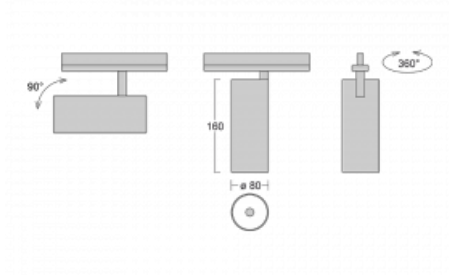

## Technical drawing

Type of installation	Recessed
Light distribution	Direct
Luminaire shape	Circular
Colour of the luminaires	Silver
Material	Aluminium
Lifetime	L80/B10 60 000 hours
Warranty	60 months
Description of luminaires	Luminaire semi-recessed
Dimensions	ø 80 mm × 160 mm
Light source	LED MODUL
Type of optical system	Reflector
Luminous flux	2830 lm ± 10 %
Colour Temperature	3000 K warm white
Luminous efficacy	86 lm/W
MacAdam Light source	3
Colour rendering index	90
Beam angle	25°
Luminaire power input	33 W ± 10 %
Connection of the luminaires	DALI dimmable
Electrical voltage	220-240V
Frequency	50/60Hz