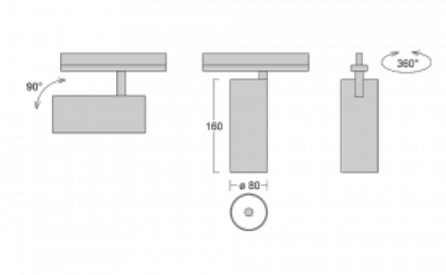

**Technical drawing**

Type of installation	Recessed
Light distribution	Direct
Luminaire shape	Circular
Colour of the luminaires	Black
Material	Aluminium
Lifetime	L80/B10 60 000 hours
Warranty	60 months
Description of luminaires	Luminaire semi-recessed
Dimensions	ø 80 mm × 160 mm
Light source	LED MODUL