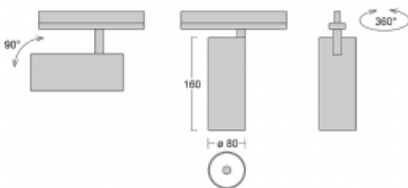

Luminaire

Vali80

179-100U-10GGE/940, W

When we combine design with functionality, we get luminaires from the Vali80 family. These cylindrical luminaires come in pendant, surface and semi-recessed versions. You can use them to illuminate your household, business and social spaces or, for example, bars. You can choose from three basic colours – white, black and silver or pick a colour from the Halla RAL chart.

Technical drawing

Type of installation	Recessed
Light distribution	Direct
Luminaire shape	Circular
Colour of the luminaires	White
Material	Aluminium
Lifetime	L90/B50 60 000 hours
Warranty	5 years
Description of luminaires	Luminaire semi-recessed
Dimensions	ø 80 mm × 160 mm
Light source	LED MODUL
Type of optical system	Reflector
Luminous flux*	1970 lm
Colour Temperature	4000 K cool white
Luminous efficacy	97 lm/W
MacAdam Light source	3
Colour rendering index	90
Beam angle	25°