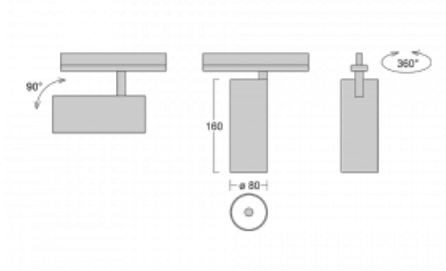

Technical drawing

Type of installation	Recessed
Light distribution	Direct
Luminaire shape	Circular
Colour of the luminaires	Silver
Material	Aluminium
Lifetime	L90/B50 60 000 hours
Warranty	60 months
Description of luminaires	Luminaire semi-recessed
Dimensions	ø 80 mm × 160 mm
Light source	LED MODUL
Type of optical system	Reflector
Luminous flux	1970 lm ± 10 %
Colour Temperature	4000 K cool white
Luminous efficacy	97 lm/W
MacAdam Light source	3
Colour rendering index	90
Beam angle	25°
Luminaire power input	20.4 W ± 10 %
Connection of the luminaires	Electronic ballast non-dimmable
Electrical voltage	220-240V
Frequency	50/60Hz