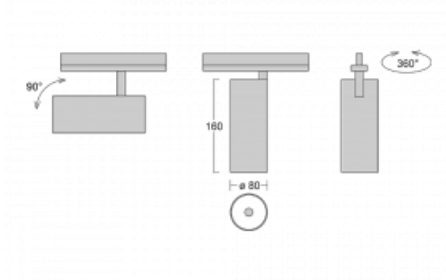

Technical drawing

Type of installation	Recessed
Light distribution	Direct
Luminaire shape	Circular
Colour of the luminaires	Silver
Material	Aluminium
Lifetime	L90/B50 60 000 hours
Warranty	5 years
Description of luminaires	Luminaire semi-recessed
Dimensions	ø 80 mm × 160 mm
Light source	LED MODUL

Type of optical system	Reflector
Luminous flux*	1970 lm
Colour Temperature	4000 K cool white
Luminous efficacy	97 lm/W
MacAdam Light source	3
Colour rendering index	90
Beam angle	25°

Luminaire power input*	20.4 W
Connection of the luminaires	ON/OFF
Electrical voltage	220-240V
Frequency	50/60Hz