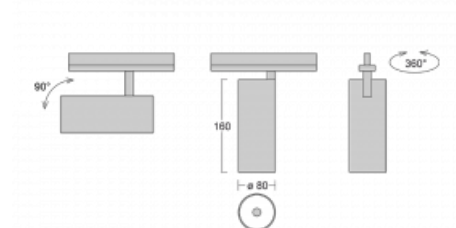

Technical drawing

Type of installation	Recessed
Light distribution	Direct
Luminaire shape	Circular
Colour of the luminaires	Black
Material	Aluminium
Lifetime	L90/B50 60 000 hours
Warranty	60 months
Description of luminaires	Luminaire semi-recessed
Dimensions	ø 80 mm × 160 mm
Light source	LED MODUL
Type of optical system	Reflector
Luminous flux	1970 lm ± 10 %
Colour Temperature	4000 K cool white
Luminous efficacy	97 lm/W
MacAdam Light source	3
Colour rendering index	90
Beam angle	25°
Luminaire power input	20.4 W ± 10 %
Connection of the luminaires	Electronic ballast non-dimmable
Electrical voltage	220-240V
Frequency	50/60Hz