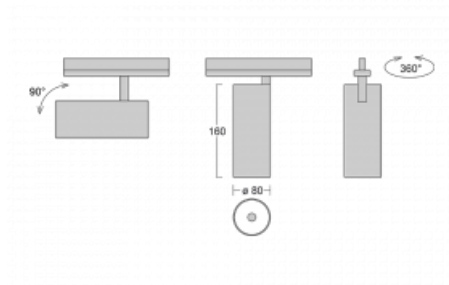

Technical drawing

Type of installation	Recessed
Light distribution	Direct
Luminaire shape	Circular
Colour of the luminaires	Black
Material	Aluminium
Lifetime	L90/B50 60 000 hours
Warranty	5 years
Description of luminaires	Luminaire semi-recessed
Dimensions	ø 80 mm × 160 mm
Light source	LED MODUL
Type of optical system	Reflector
Luminous flux*	1970 lm
Colour Temperature	4000 K cool white
Luminous efficacy	97 lm/W
MacAdam Light source	3
Colour rendering index	90
Beam angle	25°

Luminaire power input*	20.4 W
Connection of the luminaires	ON/OFF
Electrical voltage	220-240V
Frequency	50/60Hz

 **CE** IP 20

*±10 %

Downloads

Installation instructions

Photos