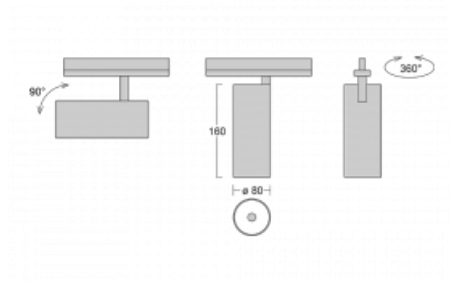

Technical drawing

Type of installation	Recessed
Light distribution	Direct
Luminaire shape	Circular
Colour of the luminaires	Silver
Material	Aluminium
Lifetime	L90/B50 60 000 hours
Warranty	5 years
Description of luminaires	Luminaire semi-recessed
Dimensions	ø 80 mm × 160 mm
Weight	0.8 kg
Light source	LED MODUL
Type of optical system	Reflector
Luminous flux*	1880 lm
Colour Temperature	3000 K warm white
Luminous efficacy	92 lm/W
MacAdam Light source	3
Colour rendering index	90
Beam angle	25°

Luminaire power input*	20.4 W
Connection of the luminaires	ON/OFF
Electrical voltage	220-240V
Frequency	50/60Hz

 **CE** IP 20

*±10 %

Downloads

Installation instructions

Photos