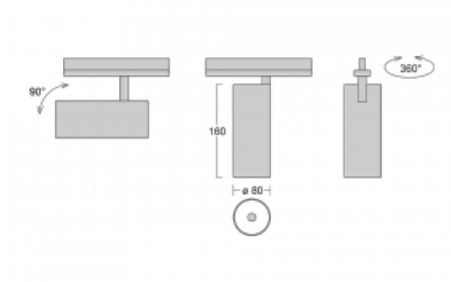

Technical drawing

Type of installation	Recessed
Light distribution	Direct
Luminaire shape	Circular
Colour of the luminaires	Black
Material	Aluminium
Lifetime	L90/B50 60 000 hours
Warranty	5 years
Description of luminaires	Luminaire semi-recessed
Dimensions	ø 80 mm × 160 mm
Weight	0.8 kg
Light source	LED MODUL
Type of optical system	Reflector
Luminous flux*	1880 lm
Colour Temperature	3000 K warm white
Luminous efficacy	92 lm/W
MacAdam Light source	3
Colour rendering index	90
Beam angle	25°

Luminaire power input*	20.4 W
Connection of the luminaires	ON/OFF
Electrical voltage	220-240V
Frequency	50/60Hz

 **CE** IP 20

*±10 %

Downloads

Installation instructions

Photos