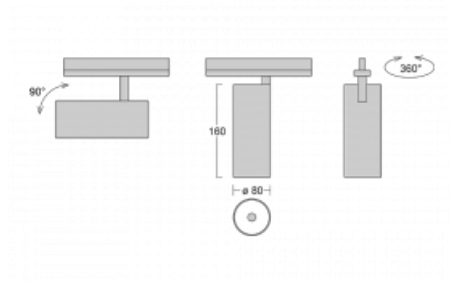

## Technical drawing

Type of installation	Recessed
Light distribution	Direct
Luminaire shape	Circular
Colour of the luminaires	White
Material	Aluminium
Lifetime	L90/B50 60 000 hours
Warranty	5 years
Description of luminaires	Luminaire semi-recessed
Dimensions	ø 80 mm × 160 mm
Light source	LED MODUL
Type of optical system	Reflector
Luminous flux*	1970 lm
Colour Temperature	4000 K cool white
Luminous efficacy	97 lm/W
MacAdam Light source	3
Colour rendering index	90
Beam angle	25°