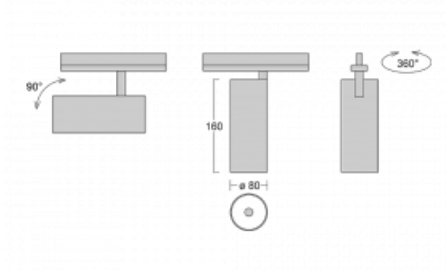

Technical drawing

Type of installation	Recessed
Light distribution	Direct
Luminaire shape	Circular
Colour of the luminaires	White
Material	Aluminium
Lifetime	L90/B50 60 000 hours
Warranty	60 months
Description of luminaires	Luminaire semi-recessed
Dimensions	ø 80 mm × 160 mm
Light source	LED MODUL
Type of optical system	Reflector
Luminous flux	1970 lm ± 10 %
Colour Temperature	4000 K cool white
Luminous efficacy	97 lm/W
MacAdam Light source	3
Colour rendering index	90
Beam angle	25°
Luminaire power input	20.4 W ± 10 %
Connection of the luminaires	DALI dimmable
Electrical voltage	220-240V
Frequency	50/60Hz