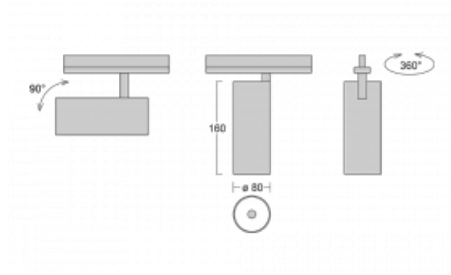

Technical drawing

Type of installation	Recessed
Light distribution	Direct
Luminaire shape	Circular
Colour of the luminaires	Silver
Material	Aluminium
Lifetime	L90/B50 60 000 hours
Warranty	60 months
Description of luminaires	Luminaire semi-recessed
Dimensions	ø 80 mm × 160 mm
Light source	LED MODUL
Type of optical system	Reflector
Luminous flux	1970 lm ± 10 %
Colour Temperature	4000 K cool white
Luminous efficacy	97 lm/W
MacAdam Light source	3
Colour rendering index	90
Beam angle	25°
Luminaire power input	20.4 W ± 10 %
Connection of the luminaires	DALI dimmable
Electrical voltage	220-240V
Frequency	50/60Hz