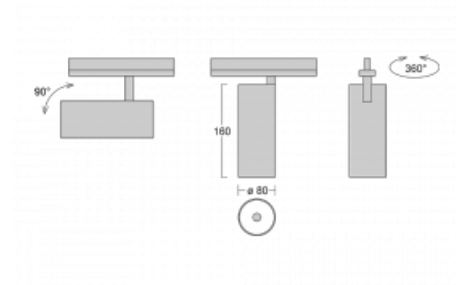

Technical drawing

Type of installation	Recessed
Light distribution	Direct
Luminaire shape	Circular
Colour of the luminaires	Silver
Material	Aluminium
Lifetime	L90/B50 60 000 hours
Warranty	5 years
Description of luminaires	Luminaire semi-recessed
Dimensions	ø 80 mm × 160 mm
Light source	LED MODUL
Type of optical system	Reflector
Luminous flux*	1970 lm
Colour Temperature	4000 K cool white
Luminous efficacy	97 lm/W
MacAdam Light source	3
Colour rendering index	90
Beam angle	25°