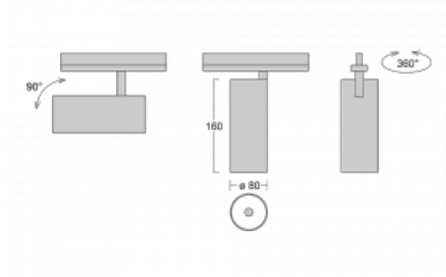

Technical drawing

| | |
|------------------------------|-------------------------|
| Type of installation | Recessed |
| Light distribution | Direct |
| Luminaire shape | Circular |
| Colour of the luminaires | Black |
| Material | Aluminium |
| Lifetime | L90/B50 60 000 hours |
| Warranty | 60 months |
| Description of luminaires | Luminaire semi-recessed |
| Dimensions | ø 80 mm × 160 mm |
| Light source | LED MODUL |
| Type of optical system | Reflector |
| Luminous flux | 1970 lm ± 10 % |
| Colour Temperature | 4000 K cool white |
| Luminous efficacy | 97 lm/W |
| MacAdam Light source | 3 |
| Colour rendering index | 90 |
| Beam angle | 25° |
| Luminaire power input | 20.4 W ± 10 % |
| Connection of the luminaires | DALI dimmable |
| Electrical voltage | 220-240V |
| Frequency | 50/60Hz |