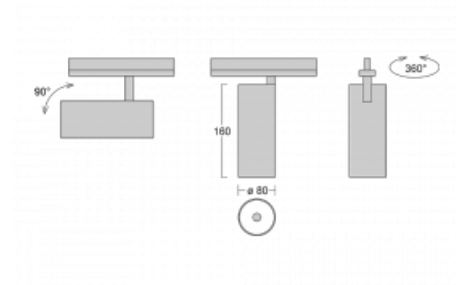

Technical drawing

Type of installation	Recessed
Light distribution	Direct
Luminaire shape	Circular
Colour of the luminaires	Black
Material	Aluminium
Lifetime	L90/B50 60 000 hours
Warranty	5 years
Description of luminaires	Luminaire semi-recessed
Dimensions	ø 80 mm × 160 mm
Light source	LED MODUL
Type of optical system	Reflector
Luminous flux*	1970 lm
Colour Temperature	4000 K cool white
Luminous efficacy	97 lm/W
MacAdam Light source	3
Colour rendering index	90
Beam angle	25°