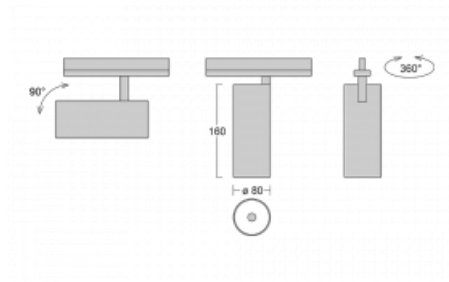

Technical drawing

Type of installation	Recessed
Light distribution	Direct
Luminaire shape	Circular
Colour of the luminaires	White
Material	Aluminium
Lifetime	L90/B50 60 000 hours
Warranty	5 years
Description of luminaires	Luminaire semi-recessed
Dimensions	ø 80 mm × 160 mm
Weight	0.9 kg
Light source	LED MODUL
Type of optical system	Reflector
Luminous flux*	1880 lm
Colour Temperature	3000 K warm white
Luminous efficacy	92 lm/W
MacAdam Light source	3
Colour rendering index	90
Beam angle	25°