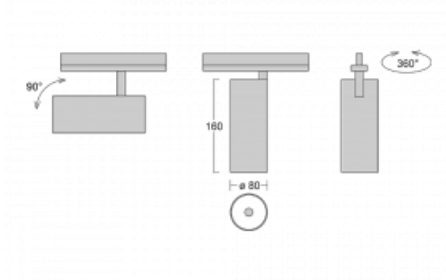

Technical drawing

Type of installation	Recessed
Light distribution	Direct
Luminaire shape	Circular
Colour of the luminaires	Silver
Material	Aluminium
Lifetime	L90/B50 60 000 hours
Warranty	60 months
Description of luminaires	Luminaire semi-recessed
Dimensions	ø 80 mm × 160 mm
Weight	0.9 kg
Light source	LED MODUL
Type of optical system	Reflector
Luminous flux	1880 lm ± 10 %
Colour Temperature	3000 K warm white
Luminous efficacy	92 lm/W
MacAdam Light source	3
Colour rendering index	90
Beam angle	25°